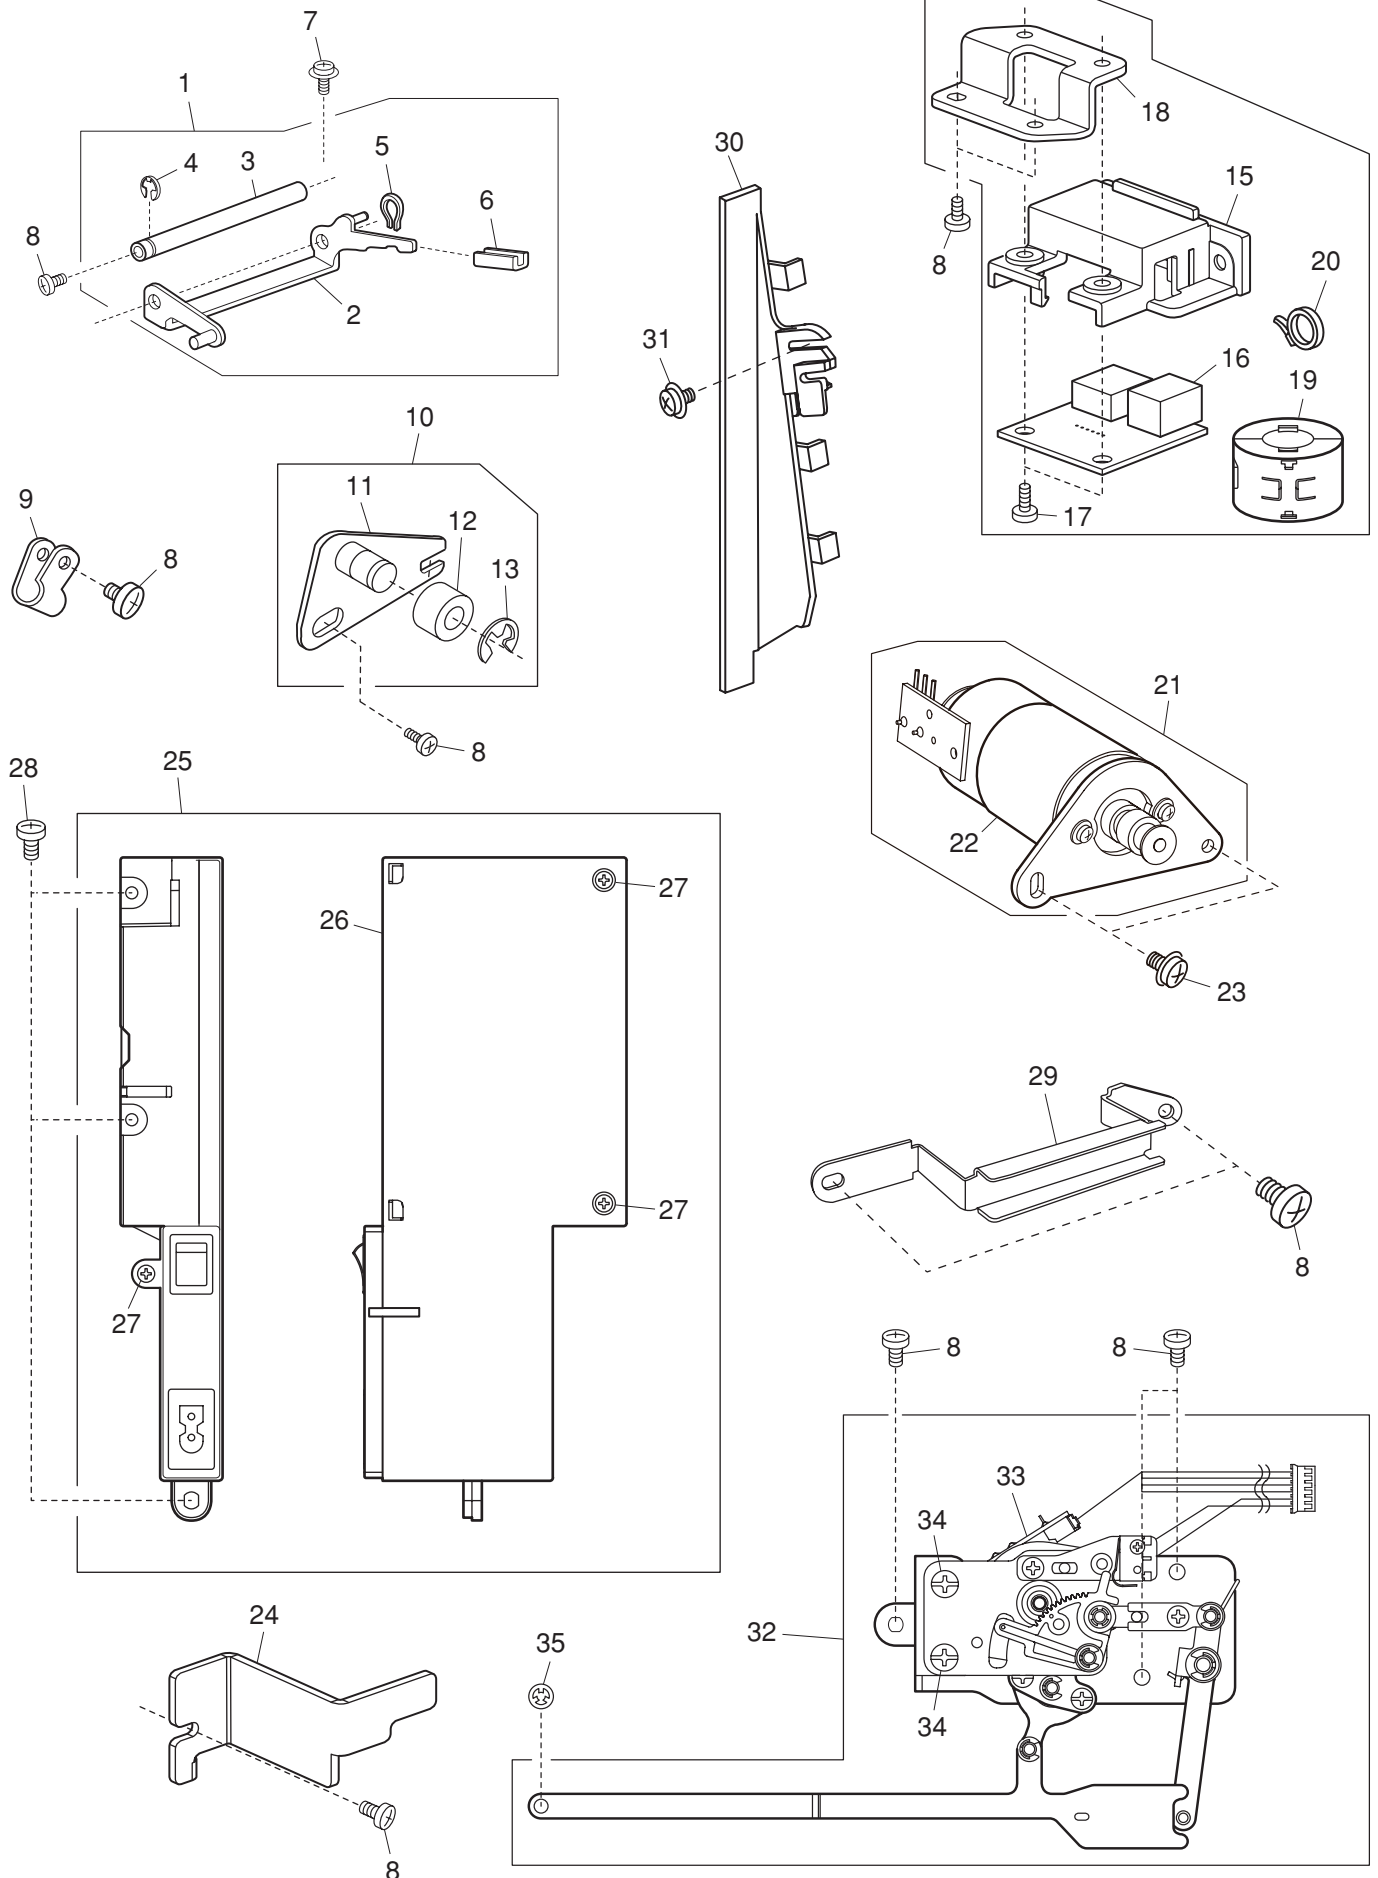

PARTS LIST

PARTS LIST

KEY NO.	PARTS NO.	DESCRIPTION
1	861616204	Presser foot actuator arm (unit)
2	861035007	Presser foot actuator arm
3	864077000	Presser foot actuator shaft
4	000001609	Snap ring E-5
5	000014605	Grip ring 6
6	854145009	Slider
7	000115629	Setscrew TP 4x8
8	000081005	Setscrew 4x8
9	000188405	Nylon clip
10	860608004	Idler (unit)
11	860021007	Idler base
12	625217100	Idler
13	000002806	Snap ring E-6
14	864619000	Printed circuit board B case (unit)
15	861090044	Printed circuit board B case
16	864505002	Printed circuit board B (unit)
17	000103509	Setscrew 4x10
18	864028006	Printed circuit board B case set plate
19	000595100	Ferrite core
20	000053101	Cord bind
21	858639007	DC motor (unit)
22	843518302	DC motor
23	000115607	Setscrew TP 4x10
24	864078001	Set plate
25	864621005	Switching power supply (unit)
26	858120103	Switching power supply plate
27	000119704	Setscrew 3x14 (B)
28	000103509	Setscrew 4x10
29	861089006	Cord guide
30	858145012	Cord guide plate
31	000115607	Setscrew TP 4x8
32	864610001	Bobbin thread sensor (unit)
33	864611002	Bobbin thread sensor motor (unit)
34	000101404	Setscrew 4x6
35	000013707	Snap ring CS-2.4