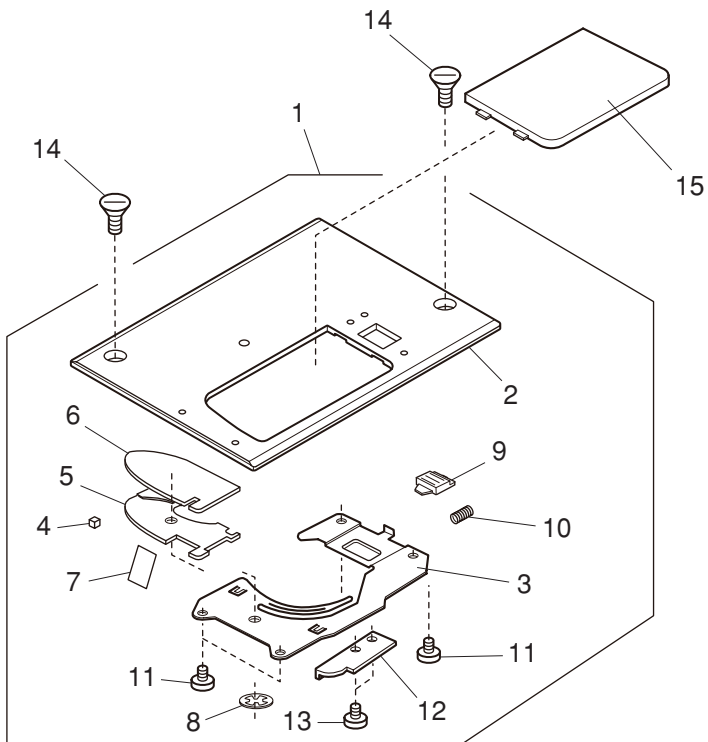

PARTS LIST

PARTS LIST

KEY NO.	PARTS NO.	DESCRIPTION
1	864615006	Needle plate (unit)
2	864024002	Needle plate
3	809133004	Hook cover plate supporter
4	861152001	Felt
5	809134005	Hook cover plate supporter base
6	809135006	Guide holder
7	809137008	Cutter
8	000014306	Snap ring CS-3
9	825016000	Hook cover plate release button
10	825017001	Spring
11	820374004	Setscrew 2x2.3
12	864025003	Rotation stopper
13	000163703	Setscrew 2x3.5
14	681009101	Setscrew
15	809136100	Hook cover plate
16	864632009	Bed cover (unit)
17	864061001	Bed cover
18	856009109	Carriage window sheet 1
19	478005008	Felt
20	478004007	Felt
21	864062002	Thread cutter cover
22	000081005	Setscrew 4x8
23	000115401	Setscrew TP 3x4
24	745033002	Cap
25	864616007	Thread cutter (unit)