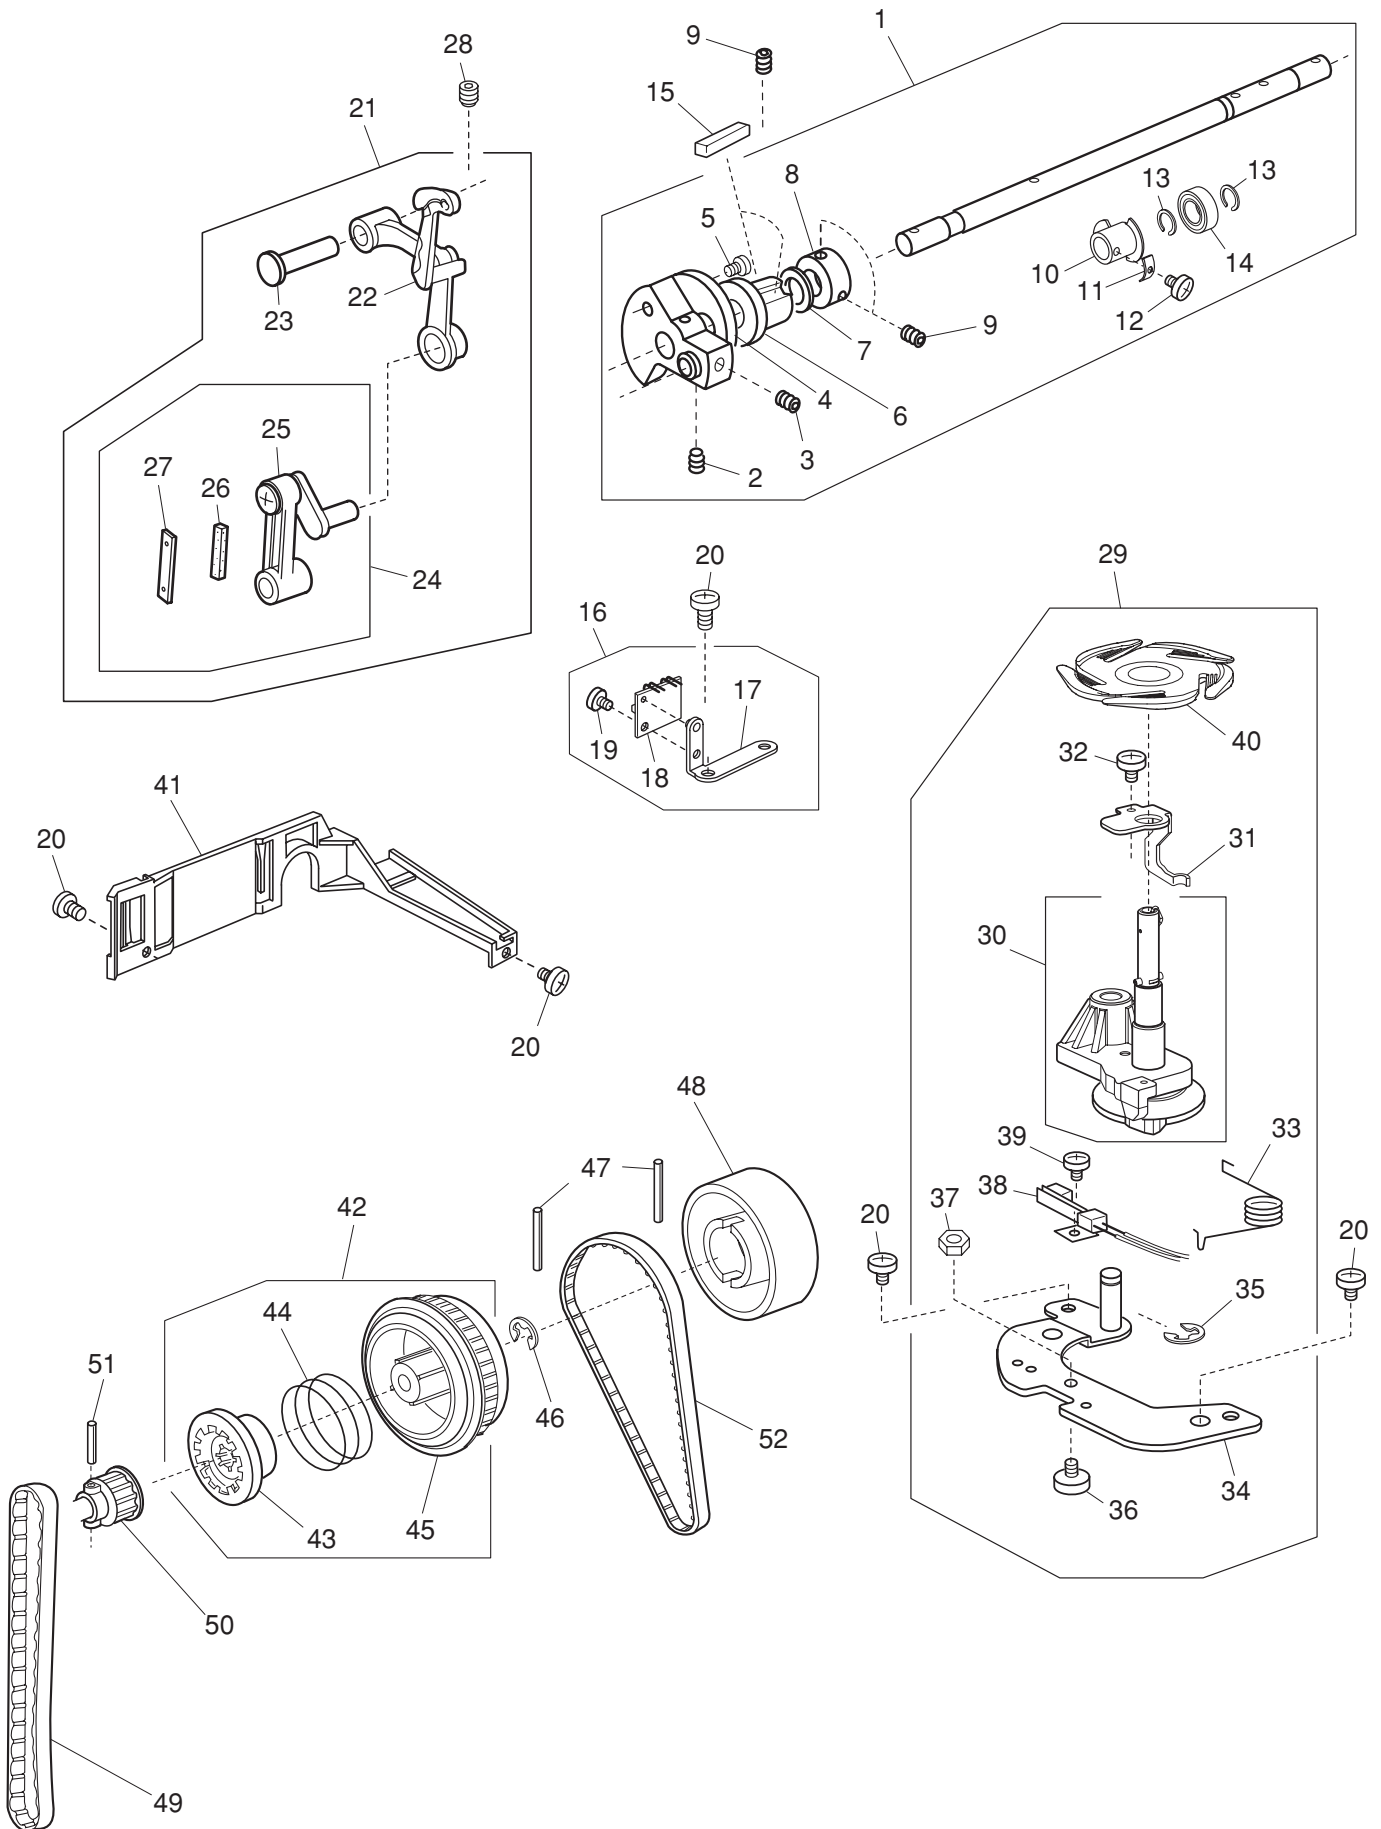

PARTS LIST

PARTS LIST

KEY NO.	PARTS NO.	DESCRIPTION
1	864601009	Upper shaft (unit)
2	000111706	Hexagonal socket screw 5x8
3	000110901	Hexagonal socket screw 5x4
4	832068009	Upper feed lifting cam
5	000078319	Setscrew 3x6
6	670079201	Upper shaft front bushing
7	000040105	Washer
8	767077006	Ring
9	000111304	Hexagonal socket screw 5x5
10	862002008	Upper shaft shield plate
11	859033008	Washer
12	000080406	Setscrew 3x10
13	000032702	Snap ring crescent
14	767178101	Ball bearing
15	731312005	Felt
16	861620304	Upper shaft sensor (unit)
17	861039001	Sensor set plate
18	807505407	Printed circuit board P (unit)
19	000101105	Setscrew 3x4
20	000081005	Setscrew 4x8
21	864639006	Thread take-up lever (whole unit)
22	820511304	Thread take-up lever (unit)
23	508048009	Thread take-up lever pin
24	846615103	Needle bar crank (unit)
25	843543007	Needle bar crank pin (unit)
26	650040005	Felt
27	650041006	Spring
28	000111201	Hexagonal socket screw 4x4
29	864618009	Bobbin winder (unit)
30	864504001	Bobbin winder (unit)
31	861096006	Clutch lever
32	000120203	Setscrew 3x8 (B)
33	861091001	Bobbin winder arm spring
34	861092105	Bobbin winder set plate
35	000001609	Snap ring E-5
36	861153002	Bobbin winder stopper screw
37	000063104	Nut 3-2-5.5
38	856512100	Leaf switch (unit)
39	000081706	Setscrew 2.5x5
40	862647001	Thread cutter holder (unit)
41	861078002	Cord guide (rear)
42	858647008	Belt wheel (unit)
43	858053001	Clutch ring
44	502065004	Clutch spring
45	858054002	Belt wheel
46	000030009	Snap ring E-10
47	000024206	Pin 3x30
48	858055003	Handwheel
49	846098001	Timing belt 178
50	858052000	Upper shaft gear
51	000004303	Pin 3x20
52	858118005	Timing belt 168