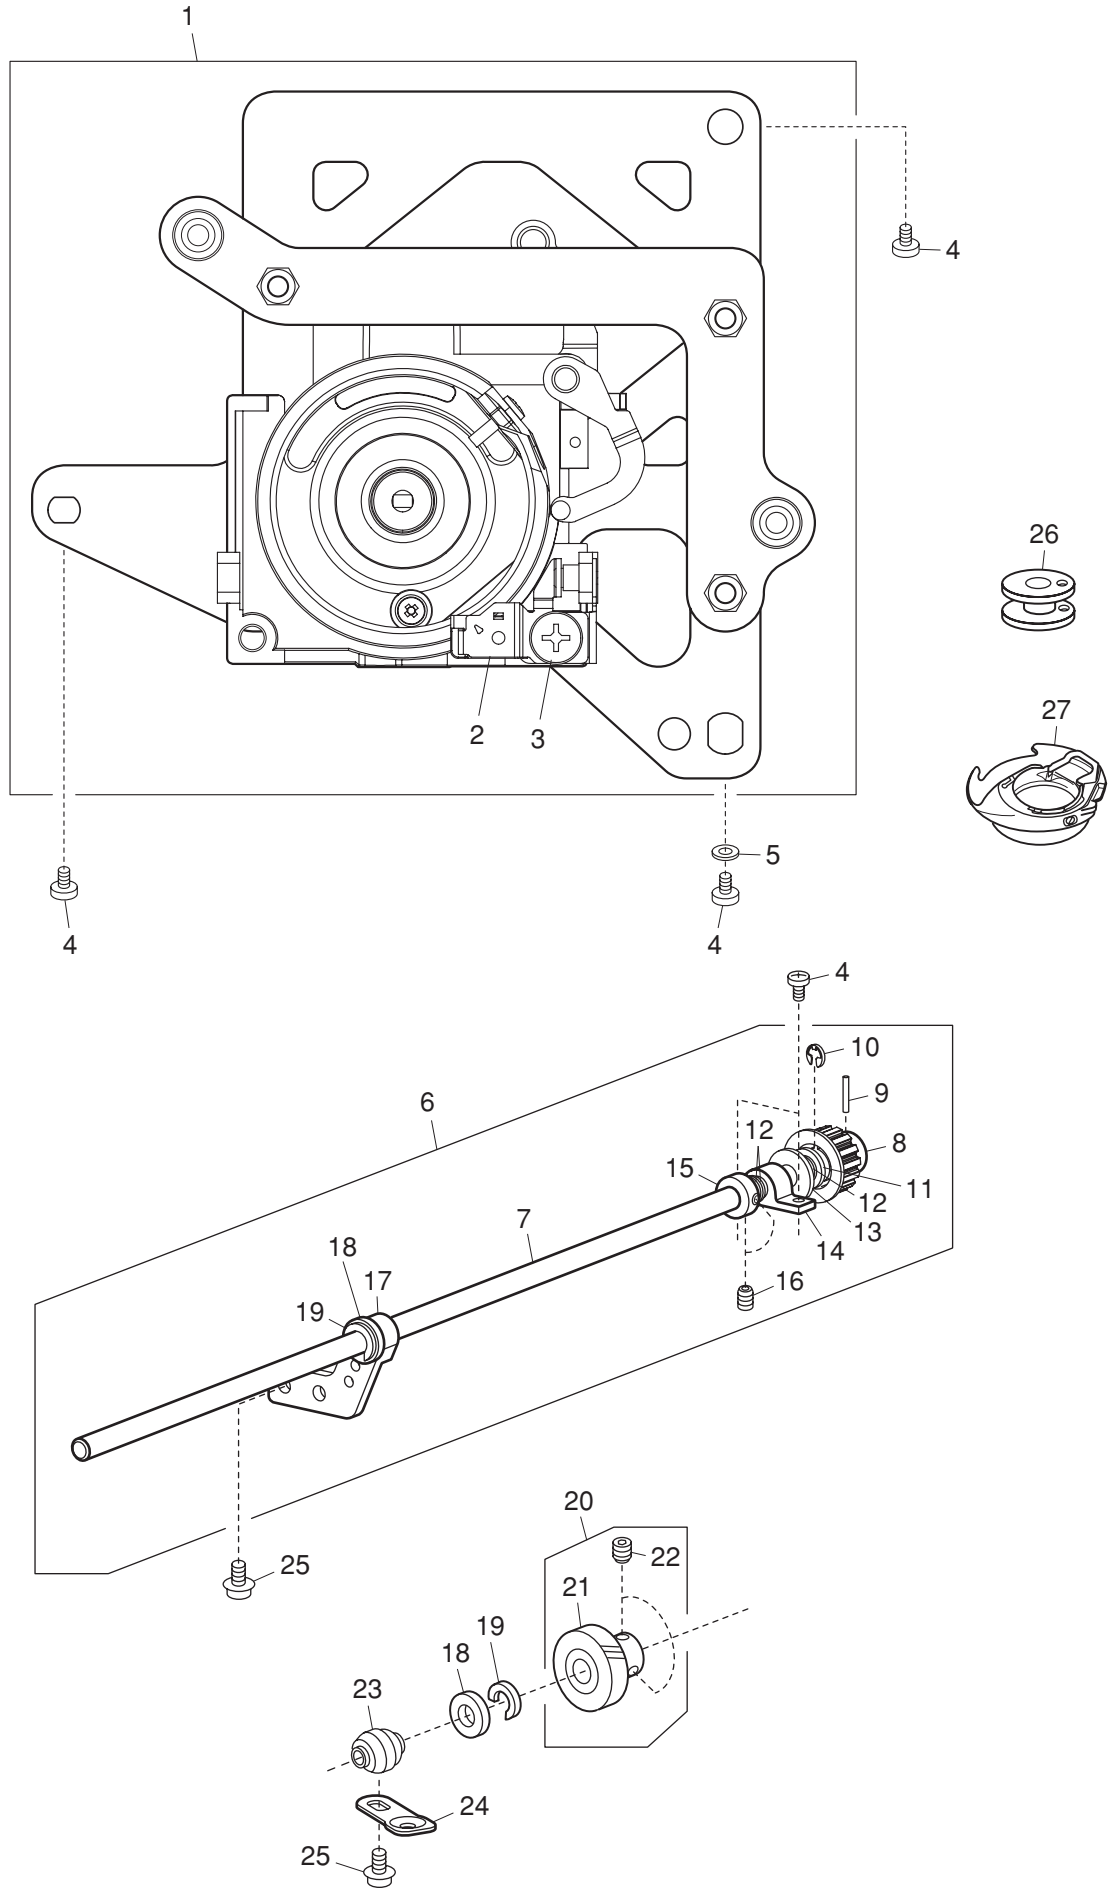

PARTS LIST

PARTS LIST

KEY NO.	PARTS NO.	DESCRIPTION
1	864613004	Hook race (unit)
2	846632209	Bobbin holder stopper (unit)
3	000160504	Setscrew 4x12
4	000081005	Setscrew 4x8
5	000070506	Washer 4
6	864614005	Lower shaft (unit)
7	864022000	Lower shaft
8	650073007	Lower shaft gear
9	000004200	Pin 3x18
10	000002806	Snap ring E-6
11	858177002	Lower shaft washer
12	000038502	Washer
13	823110009	Felt
14	508120006	Shaft fixing metal
15	820166001	Lower shaft ring
16	000111201	Hexagonal socket screw 4x4
17	858058006	Lower shaft supporter
18	822070003	Felt (1)
19	822112008	Felt holder (1)
20	850687006	Lower shaft gear (unit)
21	650076000	Lower shaft gear
22	000111304	Hexagonal socket screw 5x5
23	732034003	Lower shaft bushing (rear)
24	809042005	Lower shaft bushing set plate
25	000115607	Setscrew TP 4x8
26	846652504	Bobbin holder (unit)
27	102261103	Bobbin