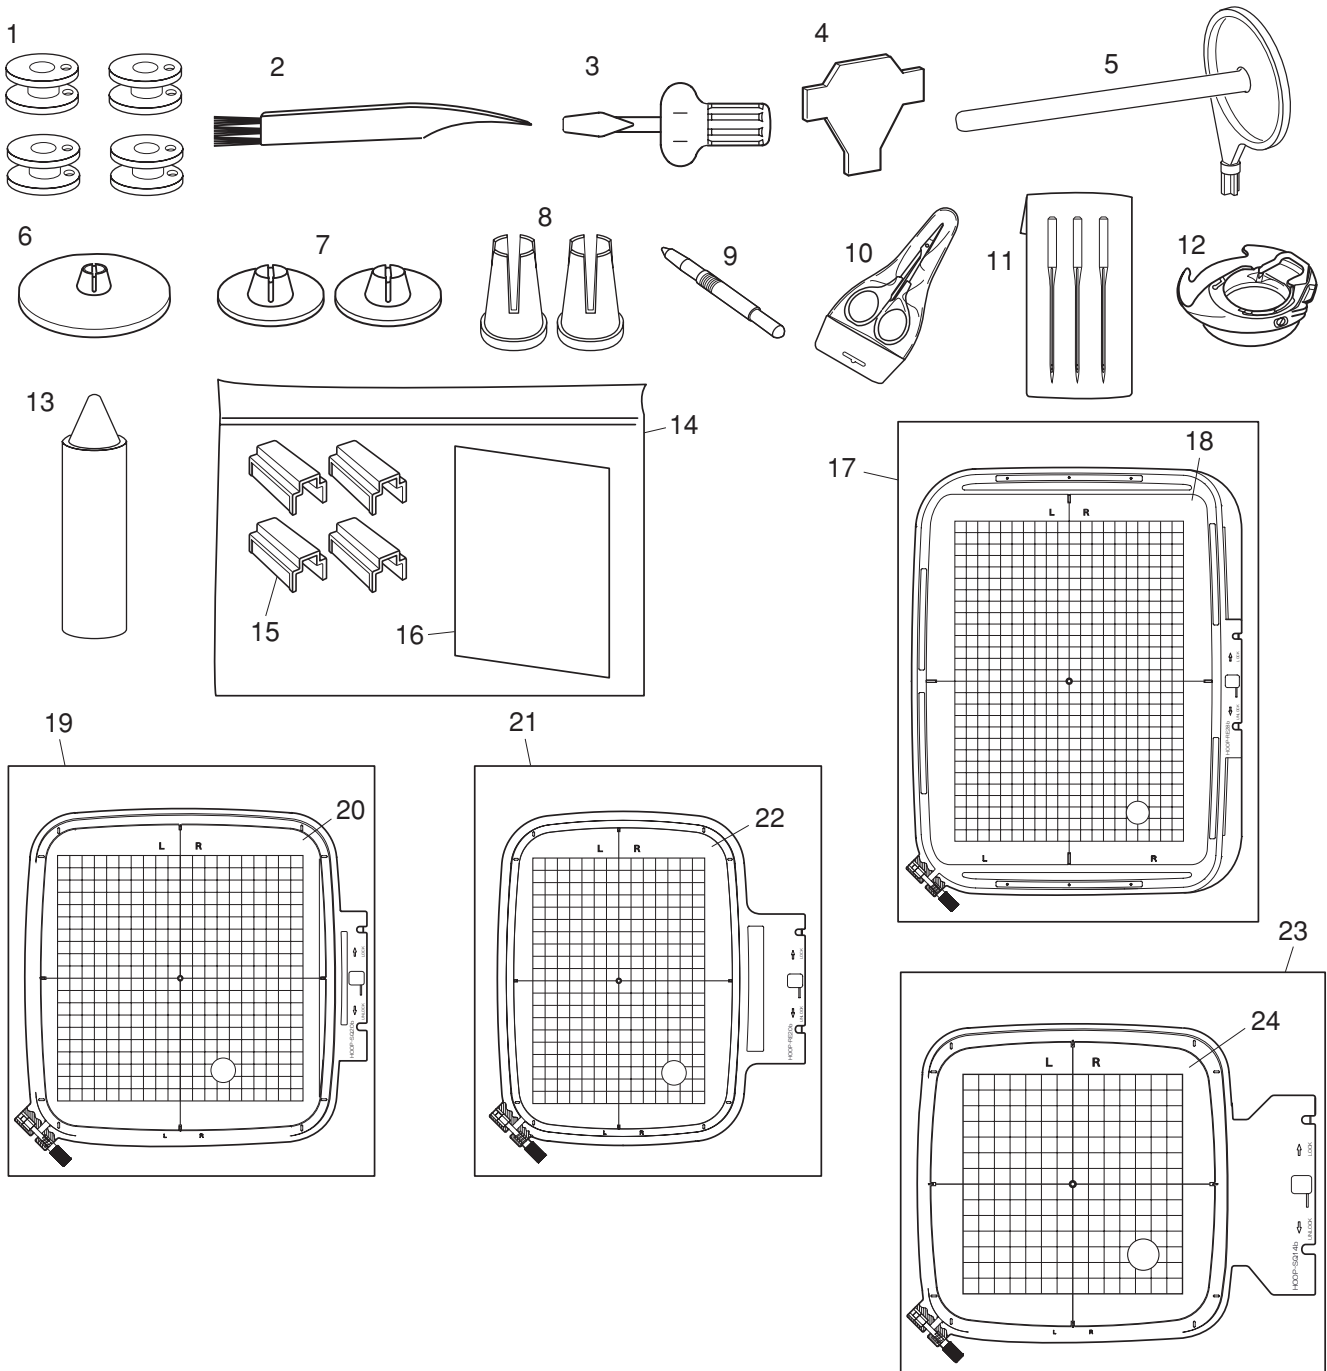

PARTS LIST

PARTS LIST

KEY NO.	PARTS NO.	DESCRIPTION
1	102261103	Bobbin
2	802424004	Lint brush
3	820832005	Screwdriver (large)
4	653802002	Screwdriver key (for needle plate)
5	809041004	Extra spool pin
6	822020503	Spool holder (large)
7	822019509	Spool holders (small)
8	862408008	Spool holders (special)
9	860194002	Touch panel stylus
10	803813203	Scissors
11	852802108	Needle set (unit)
12	846652607	Bobbin holder (unit)
13	859858007	Bobbin holder cleaner (unit)
14	861805305	Magnetic clamps (unit)
15	861805006	Magnetic clamp
16	861826003	Caution card
17	864403009	Embroidery hoop RE28b (packed in a box)
18	864809A01	Template RE28b
19	864404000	Embroidery hoop SQ20b (packed in a box)
20	864801A01	Template SQ20b
21	864405001	Embroidery hoop RE20b (packed in a box)
22	864802A01	Template RE20b
23	864406002	Embroidery hoop SQ14b (packed in a box)
24	864803A01	Template SQ14b