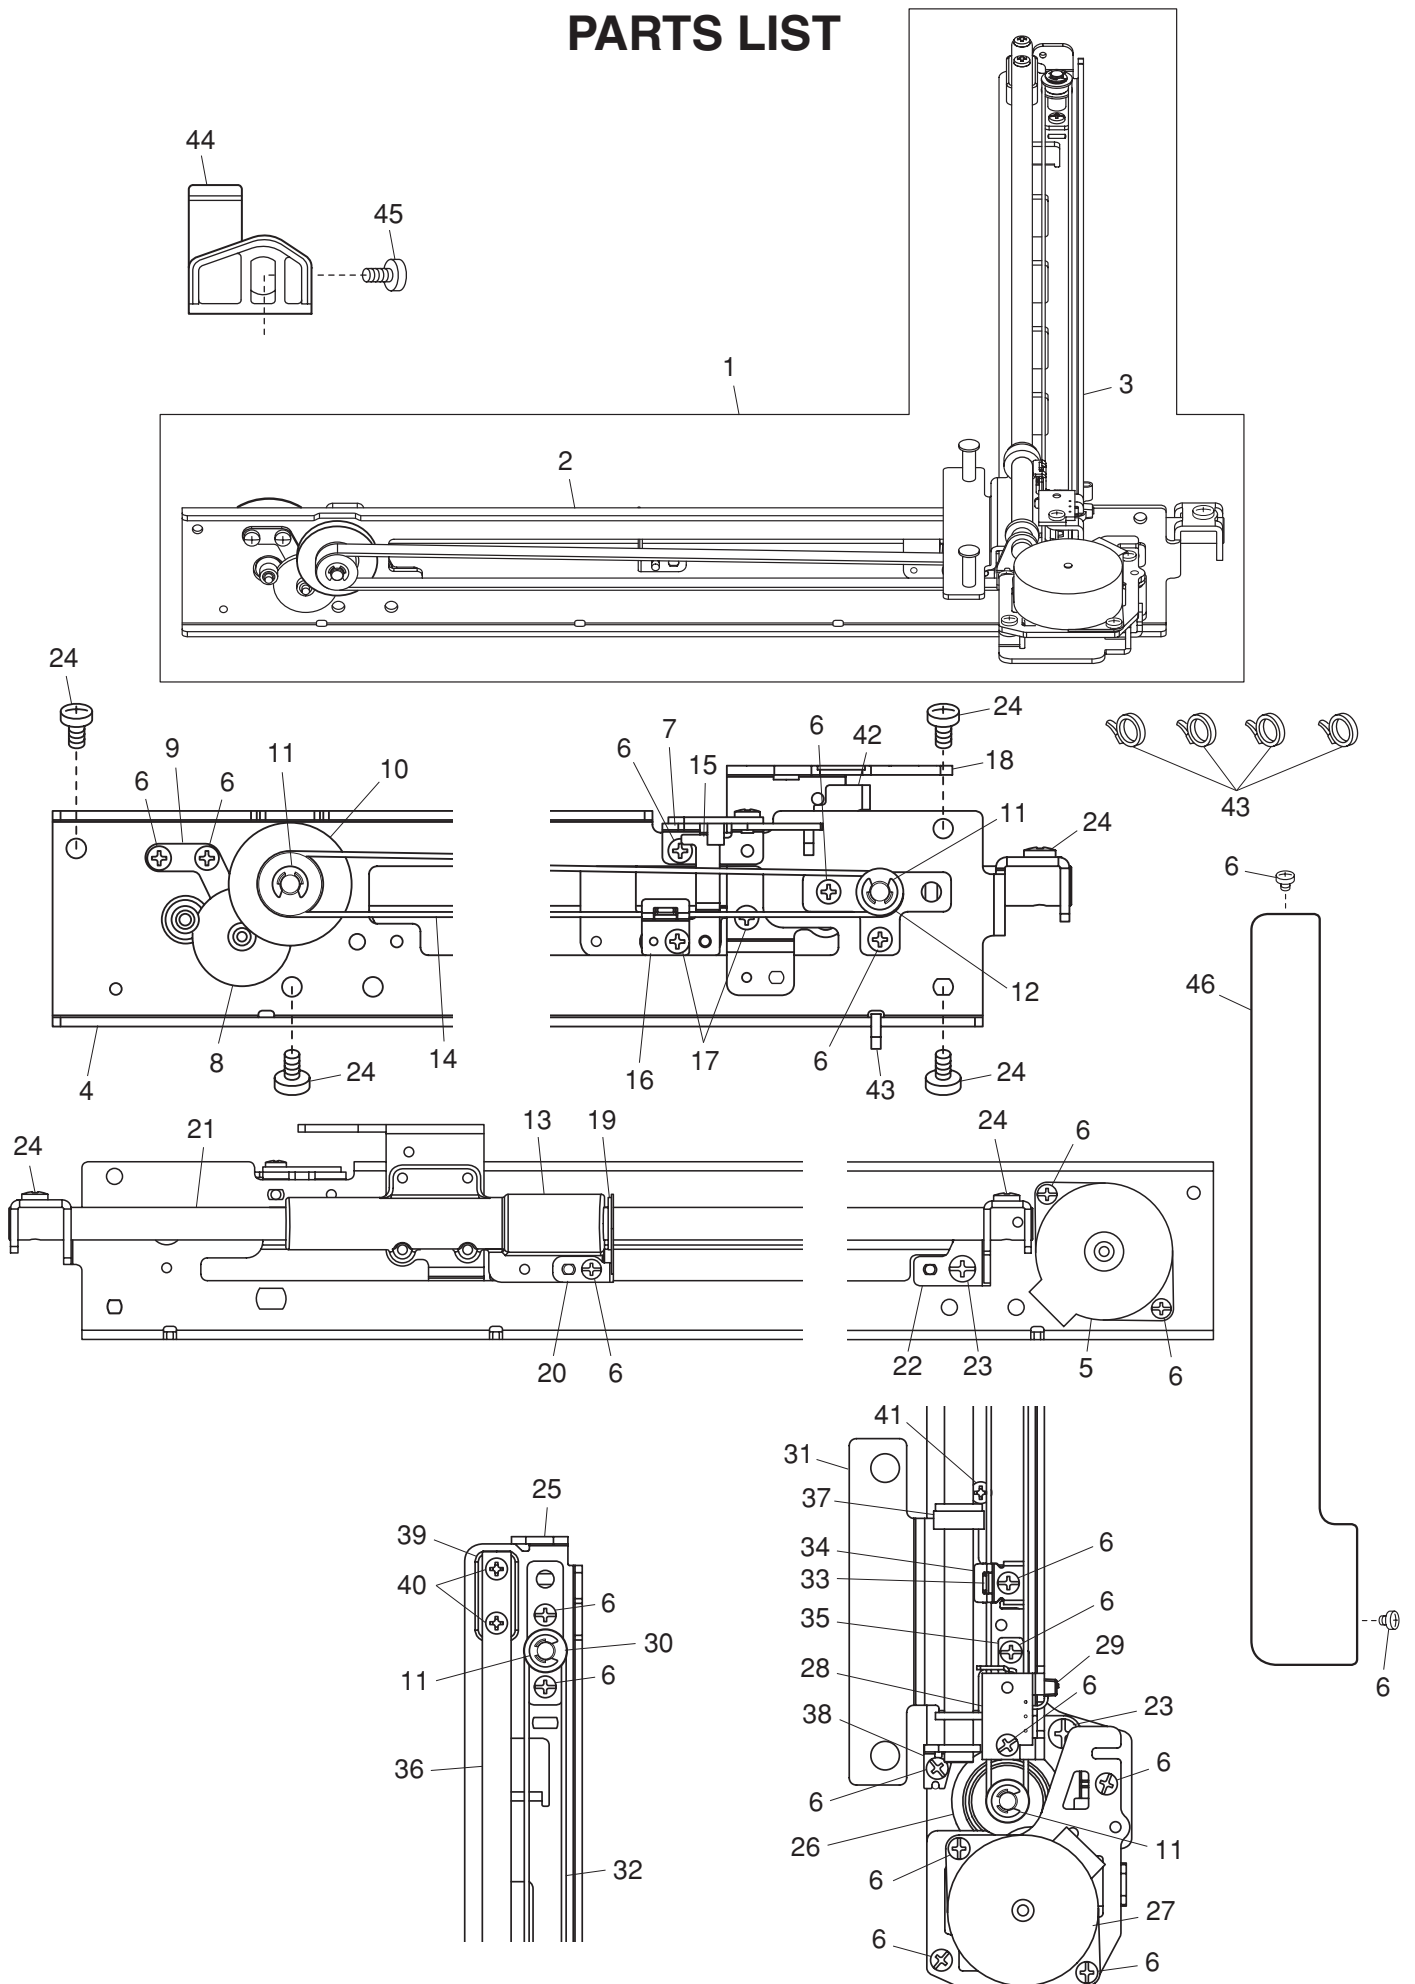

PARTS LIST

PARTS LIST

KEY NO.	PARTS NO.	DESCRIPTION
1	864622006	Carriage (unit)
2	864623007	X-carriage (unit)
3	864625009	Y-carriage (unit)
4	864032003	Carriage base
5	856508103	Stepping motor (unit)
6	000101105	Setscrew 3x4
7	856617106	X-sensor (unit)
8	859235002	Gear
9	856041000	Gear set plate
10	859236003	Gear
11	000002507	Snap ring E-4
12	864624008	X-pulley (unit)
13	864035006	X-carriage guide
14	864036007	Timing belt 630
15	864037008	X-belt set plate 1
16	864038009	X-belt set plate 2
17	000066705	Setscrew 3x8
18	864039000	Y-carriage base
19	639119001	Felt
20	864067007	Felt holder
21	864040004	X-shaft
22	864041005	X-shaft set plate
23	000103705	Setscrew 4x5
24	000081005	Setscrew 4x8
25	864042006	Y-carriage
26	864044008	Gear
27	864626000	Y motor (unit)
28	843503511	Printed circuit board E2 (unit)
29	000053606	Cord bind
30	864627001	Y-pulley (unit)
31	864046000	Embroidery hoop set plate
32	864047001	Syncrobelt 766
33	856054006	Y-belt set plate 1
34	856055007	Y-belt set plate 2
35	856056008	Y-shielding plate
36	864048002	Y-shaft
37	861051009	Felt
38	864049003	Y-shaft set plate
39	864050007	Y-shaft supporter
40	000175306	Setscrew 3x20
41	000102221	Setscrew 4x6
42	856060005	Cord cover
43	000053008	Cord binder
44	864051008	Y-carriage base
45	000080406	Setscrew 3x10
46	864052A01	Carriage cover