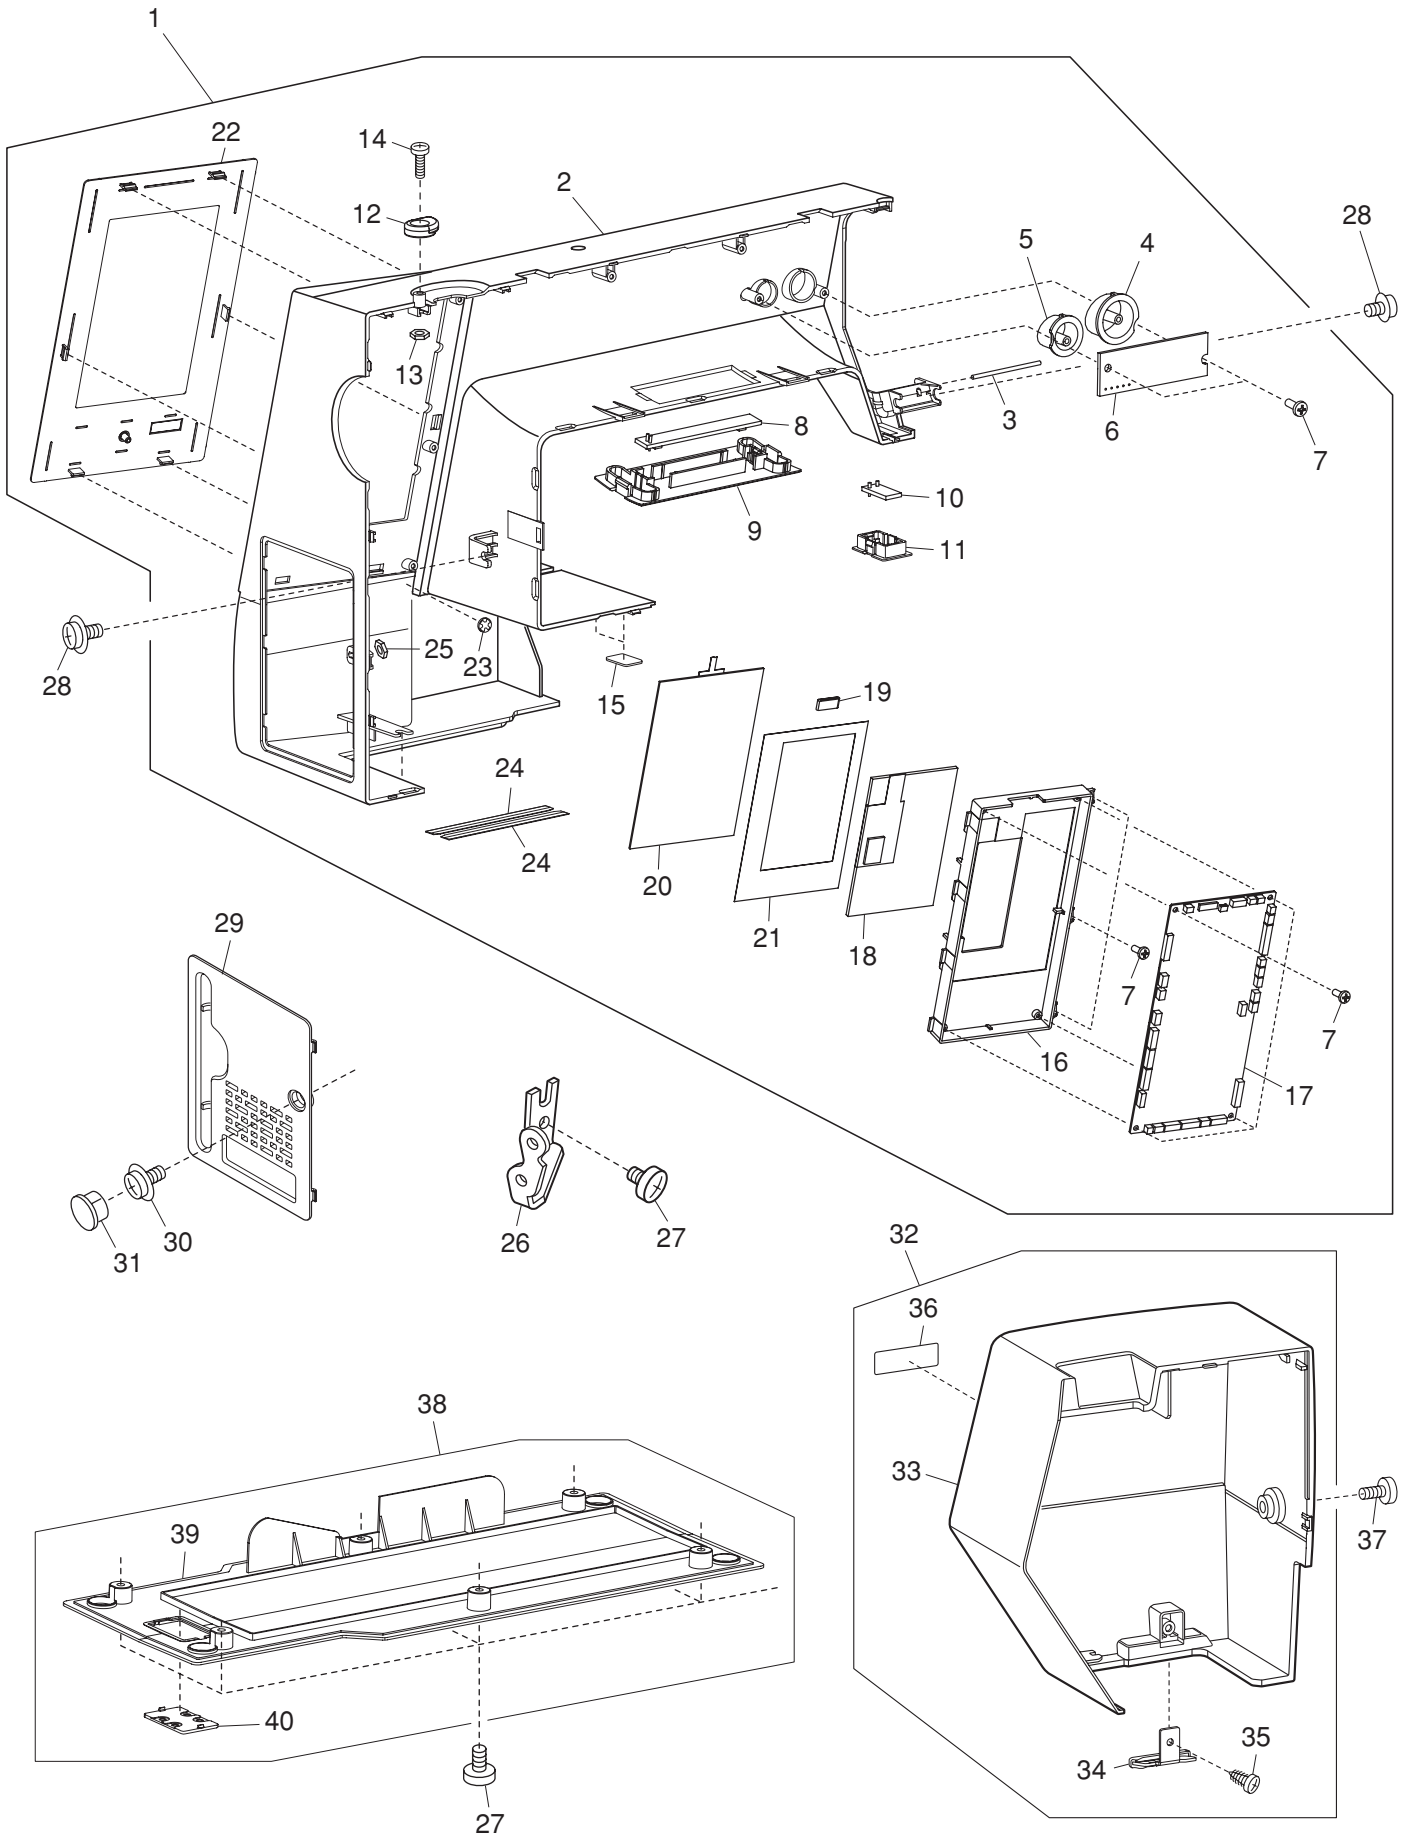

### **Modified: 2 November 2015**

P2-15: image modified.

P3-15: 000071013 → 476003000

P4-19: image added.

P5-19: 478005008 added.

P4-20: image added.

P5-20 478004007 added.

P11-11: image modified.

# PARTS LIST

KEY NO.	PARTS NO.	DESCRIPTION
1	864629003	Front cover (unit)
2	864055A01	Front cover
3	639075004	Thread guide
4	864056A01	Start/stop button
5	864057A01	Button 1
6	809510102	Printed circuit board F (unit)
7	000120203	Setscrew 3x8 (B)
8	858502103	Printed circuit board L1 (unit)
9	858106000	LED cover 2
10	858511909	Printed circuit board L2 (unit)
11	860167006	Lamp cover 2
12	846177108	Bobbin winder stopper
13	000061205	Nut 4-3-7
14	000101828	Setscrew 4x16
15	476003000	Felt
16	861070015	Printed circuit board A case
17	864506025	Printed circuit board A (unit)
18	863512009	LCD (unit)
19	861512003	Ferrite core
20	861505106	Touch panel (unit)
21	863126A02	Touch panel sheet
22	864064D01	Decorative plate
23	000014007	Snap ring CS-4
24	856036105	Carriage window sheet 2
25	000063104	Nut 3-2-5.5
26	639080002	Front cover set plate
27	000081005	Setscrew 4x8
28	000115205	Setscrew TP 4x6
29	864059006	Belt cover
30	000114709	Setscrew TP 3x6
31	745033002	Cap
32	864631008	Face plate (unit) (U.S.A.) (Australia) (UK) (Continental Europe) (Russia)
	864631101	Face plate (unit) (Canada)
33	864060A01	Face plate
34	832508006	Thread cutter (unit)
35	000161103	Setscrew 3x6 (B)
36	100517008	Caution sticker (Canada)
37	000103509	Setscrew 4x10
38	864633000	Base plate (unit)
39	864063003	Base plate
40	850156001	Cover lid