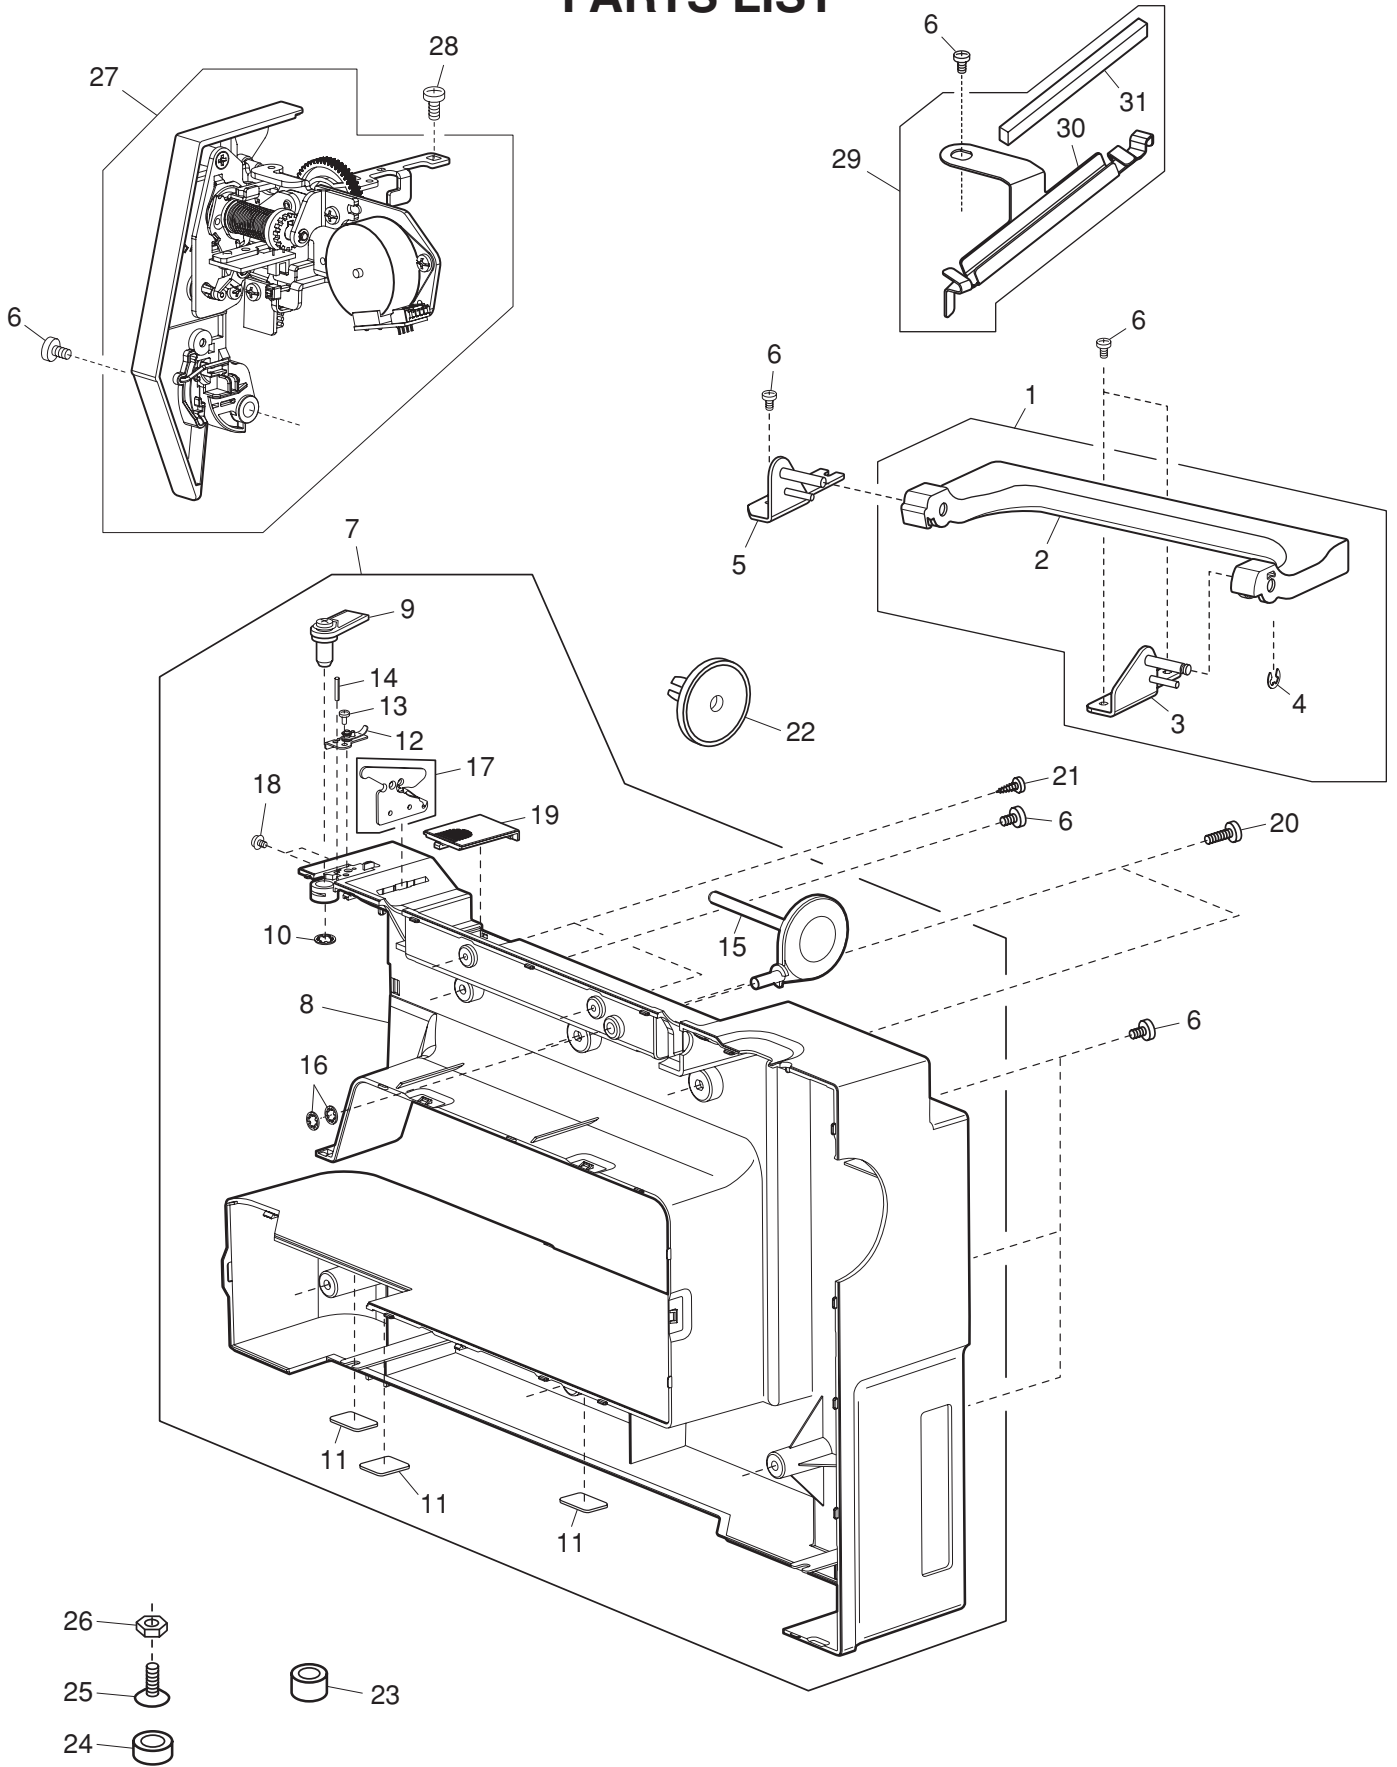

PARTS LIST

PARTS LIST

KEY NO.	PARTS NO.	DESCRIPTION
1	864620004	Carrying handle (unit)
2	864029007	Carrying handle
3	864031002	Carrying handle supporter (rear)
4	000001609	Snap ring E-5
5	864030001	Carrying handle supporter (front)
6	000081005	Setscrew 4x8
7	864628002	Rear cover (unit)
8	864054A01	Rear cover
9	650503296	Thread guide (unit)
10	000014409	Snap ring CS-8
11	476003000	Felt
12	834555107	Top cover thread guide plate (unit)
13	000162001	Setscrew 2.6x5
14	000020202	Spring pin 2x10
15	809027004	Spool pin
16	000013800	Snap ring CS-6
17	864634001	Pre-tension thread guide (unit)
18	000115401	Setscrew TP 3x4
19	864066006	Oiling plate
20	000101806	Setscrew 4x16
21	000161309	Setscrew 3x12
22	822020503	Spool holder (large)
23	647009002	Bed rubber foot
24	735002001	Rubber foot
25	000097808	Setscrew 5x25
26	000061412	Nut 5-3-8
27	864609007	Thread tension (unit)
28	000103509	Setscrew 4x10
29	864638005	Oiling guide (unit)
30	864075008	Oiling guide
31	763033019	String